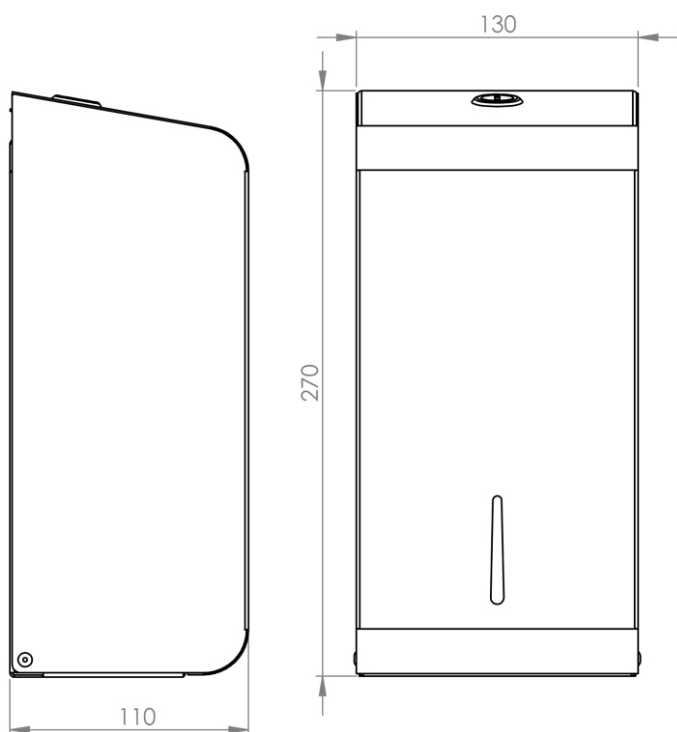

Opal Brushed Stainless Multiflat Tissue Dispenser

Opal[®]
Range

Part Number MF01-BS

UK Manufactured in a brushed stainless steel
304L grade stainless steel 240g
High quality, durable toilet tissue dispenser
Designed for a wide range of bulk-pack tissue
Robust and hygienic material to clean and maintain
Front window to check stock levels
Key lockable with low profile chrome lock
Fixing kit and key provided

The Opal Range is an official Made In Britain product

Height 270mm
Width 130mm
Projection 110mm

Dimensions

Capacity

Bulk pack toilet tissues up to 125mm in width

Suits a wide variety of toilet tissue brands and fits bulk pack papers

Loading capacity 3 packs

Available Spare Parts

Part No 5099 Spring loaded lock + 118 key