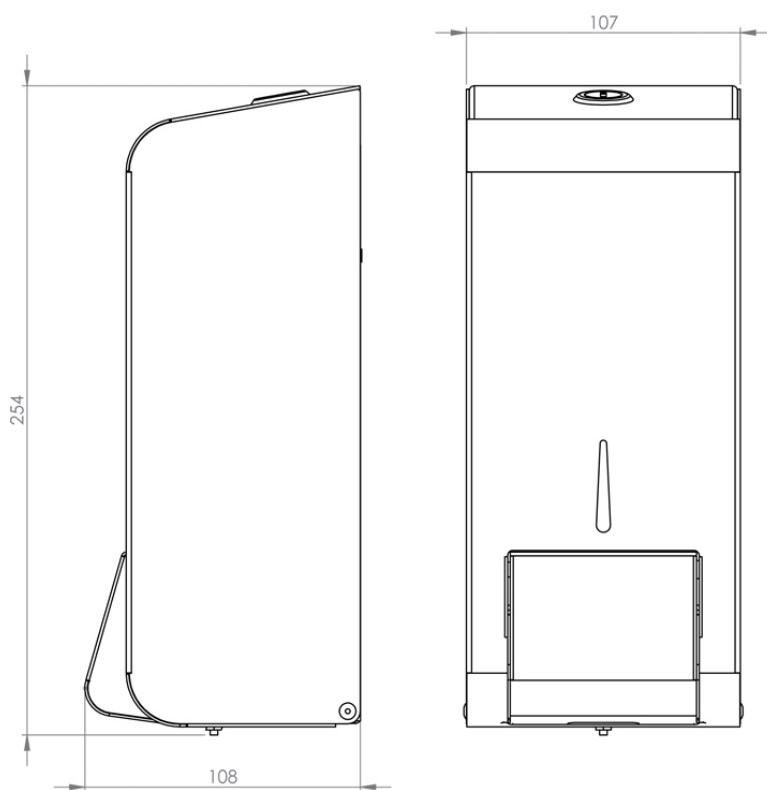

Opal Brushed Stainless 900ml Industrial Beaded Soap Dispenser

Opal[®] Range

Part Number 900SD-IBBS

UK Manufactured in a brushed stainless steel
304L grade stainless steel 240g
High quality, durable refillable soap dispenser
Upgraded to include hard wearing beaded soap pump
900ml capacity, removable liquid pump and reservoir
Robust and hygienic material to clean and maintain
Front window to check stock levels
Key lockable with low profile chrome lock
Fixing kit and key provided

The Opal Range is an official Made In Britain product

Height 254mm
Width 107mm
Projection 108mm

Dimensions

Suitability

Beaded liquid non solvent soap
White pump standard shot (3ml Shot)

Available Spare Parts

4MR Reservoir, **5099** lock + key

4MP-V White Beaded no solvent pump