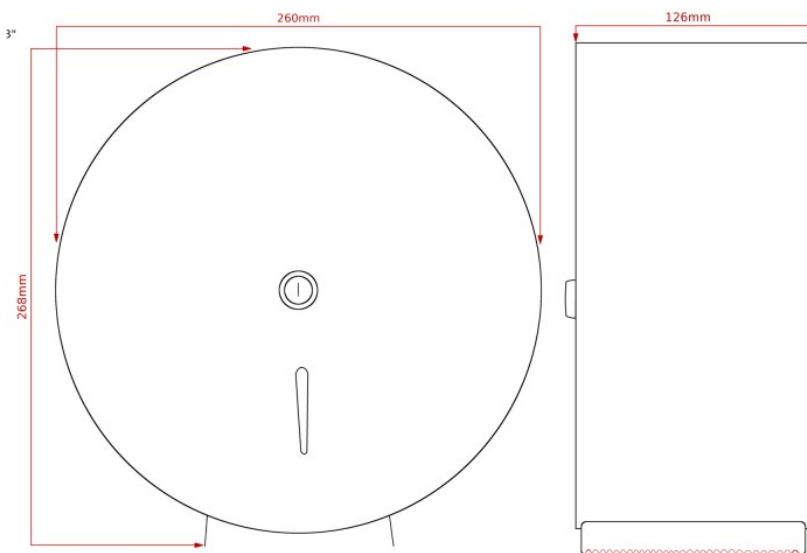

Intro White Steel Mini 10" Jumbo Dispenser

Part Number MJ10-INTRO-WH

A stylish and durable 10" Jumbo tissue dispenser both
Designed for a small jumbo roll 2¼ - 3inch core
Durable zinc coated steel, White gloss finish
Robust design with a full backplate for added security
Easy access to open when replacing the existing roll
Key lockable with a front hinged cover
Hygienic material to clean and maintain
Front window to check stock levels
Fixing kit and key provided

Height 268mm
Width 260mm
Projection 126mm

Dimensions

Capacity

Perforated or non-perforated jumbo rolls
CAPACITY Max diameter 250mm, standard
core size 57mm max 76mm