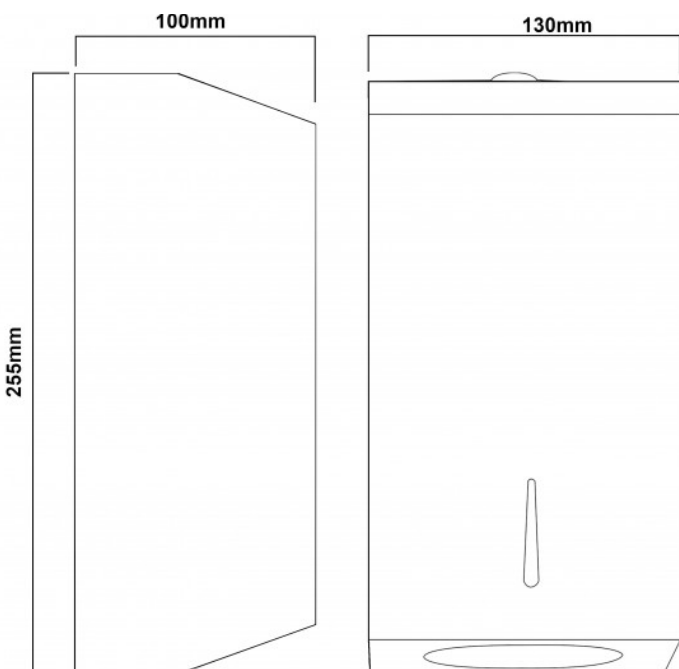

## Part Number MF01-INTRO-BK

---

A durable toilet tissue dispenser  
Designed for bulkpack toilet tissue  
Durable zinc coated steel, black gloss finish  
Slimline profile and fits perfectly in smaller spaces  
Robust and hygienic material to clean and maintain  
Front window to check stock levels  
Key lockable with a front hinged cover  
Fixing kit and key provided

Height 255mm  
Width 130mm  
Projection 100mm

## Dimensions

---