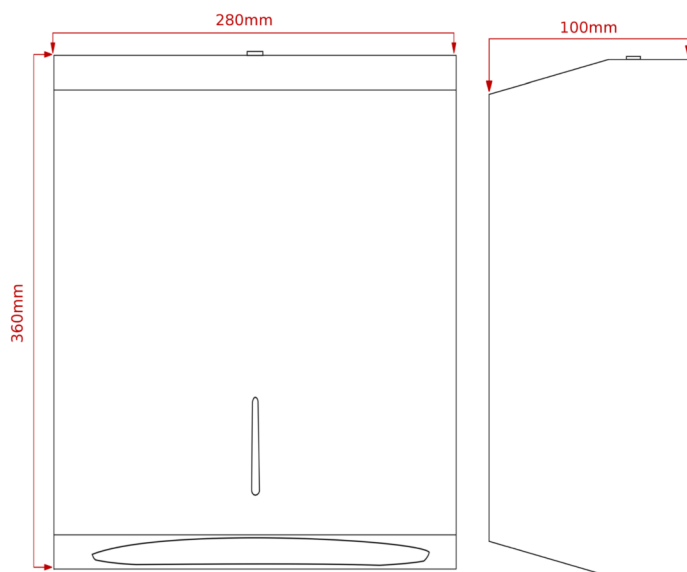

Intro White Steel Large Hand Towel Dispenser

Part Number HTL01-INTRO-WH

Slimline hand towel dispenser suitable for paper towels
Durable zinc coated steel material, White gloss finish
Ideal for high traffic area's with it's large capacity
Robust and hygienic material to clean and maintain
Front window to check stock levels
Key lockable with a front hinged cover
Fixing kit and key provided

Height 360mm
Width 280mm
Projection 100mm

Dimensions

Capacity

Approx 550 paper towels
Suitable for Z-Fold, C-fold and Inter-fold papers