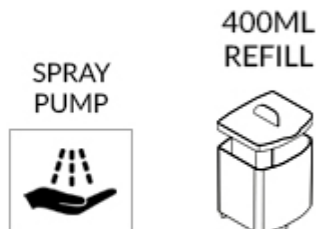

## Part Number 4PSR-WWB

Manufactured in the UK  
ABS plastic cover, window ; backplate  
400ml reservoir can be easily refilled when levels are low  
The dispenser is fitted with a spray action pump  
Designed to dispense hand sanitiser  
Robust unit that operates on a push cover operation  
The sturdy design makes this dispenser durable  
Key lockable cover, front window to check stock levels  
Fixing kit and key provided - Optional keyless function

***The Modular Range is an official Made In Britain product***

Height 190mm  
Width 90mm  
Projection 98mm

White ABS body different windows available

**Red, Green, Yellow, Orange, Grey, Clear**

***Select a window to suit your own branded logo***

## Capacity

400ml refillable reservoir  
Dispenses 0.5ml liquid soap shot - Liquid sanitiser