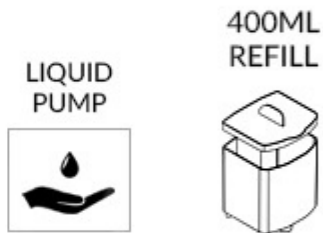

## Part Number 4PLR-WWB

Manufactured in the UK  
ABS plastic cover, window ; backplate  
400ml reservoir can be easily refilled when levels are low  
The dispenser is fitted with a liquid soap pump  
Designed to dispense gel, liquid hand soap  
Robust unit that operates on a push cover operation  
The sturdy design makes this dispenser durable  
Key lockable cover, front window to check stock levels  
Fixing kit and key provided - Optional keyless function

***The Modular Range is an official Made In Britain product***

Height 190mm  
Width 90mm  
Projection 98mm

White ABS body different windows available  
**Red, Green, Yellow, Orange, Grey, Clear**

**Select a window to suit your own branded logo**

## Capacity

400ml refillable reservoir  
Liquid pump (2ml) shot - (1ml) pump available  
Flowable liquid soap, cream, gel, disinfectant