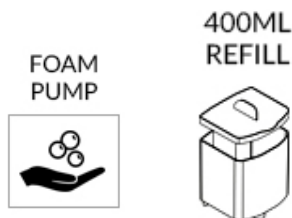

## Part Number 4PFR-WWB

Manufactured in the UK  
ABS plastic cover, window ; backplate  
400ml reservoir can be easily refilled when levels are low  
The dispenser is fitted with a foam pump  
Designed to dispense foaming hand soap  
Robust unit that operates on a push cover operation  
The sturdy design makes this dispenser durable  
Key lockable cover, front window to check stock levels  
Fixing kit and key provided - Optional keyless function

***The Modular Range is an official Made In Britain product***

Height 190mm  
Width 90mm  
Projection 98mm

White ABS body different windows available  
**Red, Green, Yellow, Orange, Grey, Clear**

***Select a window to suit your own branded logo***

## Capacity

400ml refillable reservoir  
0.6ml liquid shot – 20ml foaming hand soap

## Dimensions