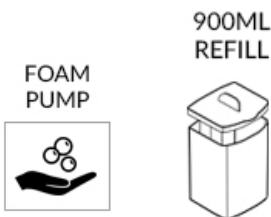

Modular 900ml Foam Refillable Soap Dispenser

Part Number 4FR-WWB

Manufactured in the UK
ABS plastic cover, window ; backplate
900ml reservoir can be easily refilled when levels are low
The dispenser is fitted with a foam pump
Designed to dispense foaming hand soap
Robust unit that operates on a push cover operation
The sturdy design makes this dispenser durable
Key lockable cover, front window to check stock levels
Fixing kit and key provided - Optional keyless function

The Modular Range is an official Made In Britain product

Height 250mm
Width 115mm
Projection 115mm

White ABS body different windows available
Red, Green, Yellow, Orange, Grey, Clear

Select a window to suit your own branded logo

Capacity

900ml refillable reservoir
Foaming soap
0.6ml liquid shot – 20ml foaming hand soap

Dimensions