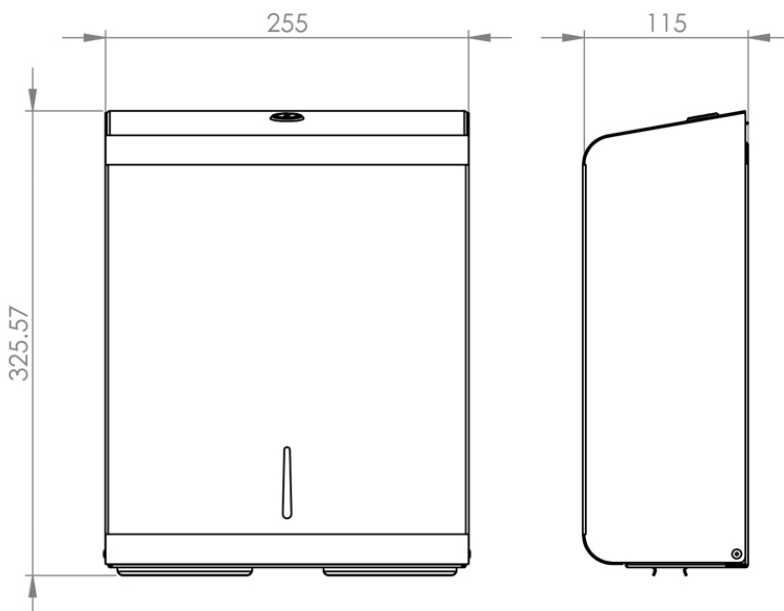

Front window to check stock levels

Key lockable with low profile chrome lock

Fixing kit and key provided

*The Opal Range is an official Made In Britain product*

Height 325mm

Width 255mm

Projection 115mm

## Dimensions