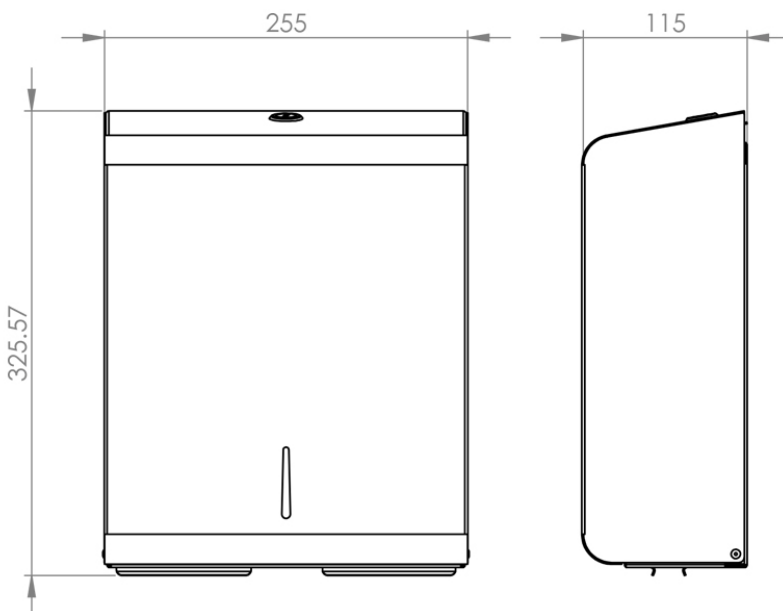

Front window to check stock levels

Key lockable with low profile chrome lock

Fixing kit and key provided

*The Opal Range is an official Made In Britain product*

Height 325mm

Width 255mm

Projection 115mm

## Dimensions

---