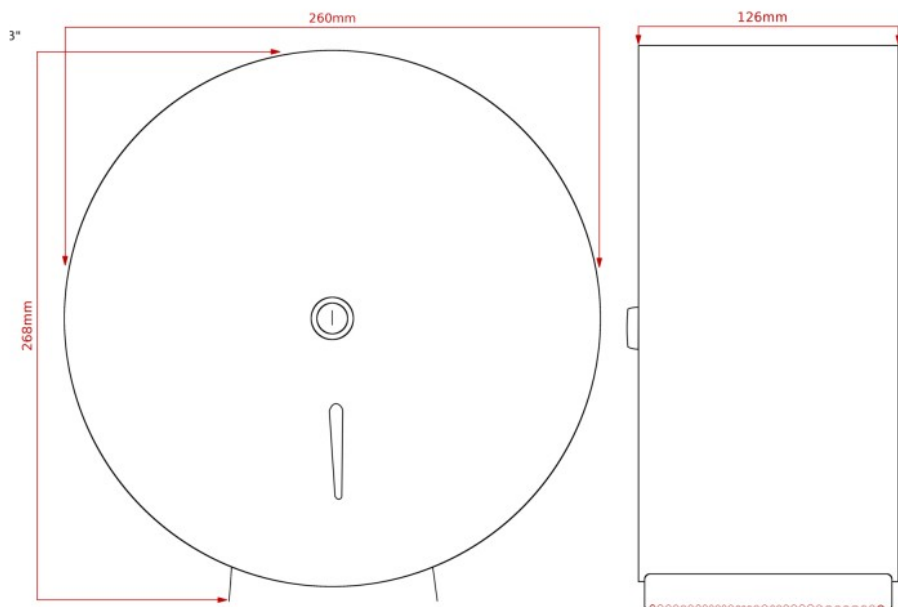

Intro Silver Steel Mini 10" Jumbo Dispenser

Part Number MJ10-INTRO-SL

A stylish and durable 10" Jumbo tissue dispenser both
Designed for a small jumbo roll 2 1/4 - 3inch core
Durable zinc coated steel, Silver paint gloss finish
Robust design with a full backplate for added security
Easy access to open when replacing the existing roll
Key lockable with a front hinged cover
Hygienic material to clean and maintain
Front window to check stock levels
Fixing kit and key provided

Height 268mm
Width 260mm
Projection 126mm

Dimensions

Capacity

Perforated or non-perforated jumbo rolls
CAPACITY Max diameter 250mm, standard
core size 57mm max 76mm