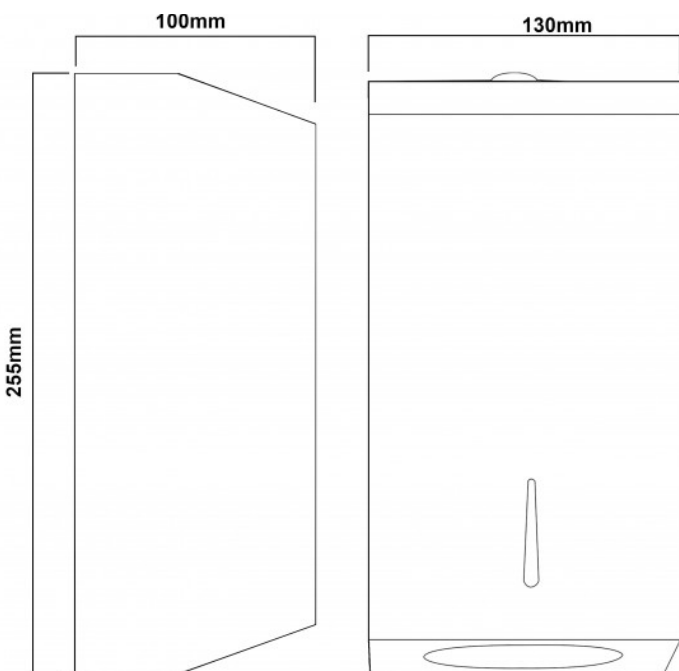

## Part Number MF01-INTRO-SL

---

A durable toilet tissue dispenser  
Designed for bulkpack toilet tissue  
Durable zinc coated steel, silver painted finish  
Slimline profile and fits perfectly in smaller spaces  
Robust and hygienic material to clean and maintain  
Front window to check stock levels  
Key lockable with a front hinged cover  
Fixing kit and key provided

Height 255mm  
Width 130mm  
Projection 100mm

## Dimensions

---