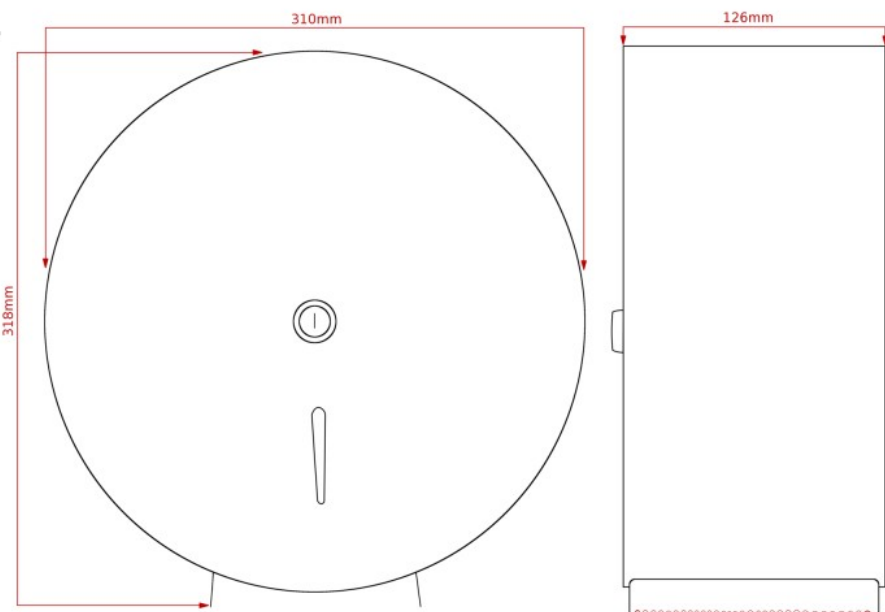

## Part Number LJ12-INTRO-SL

---

A stylish and durable 12" Jumbo tissue dispenser both  
Designed for a Large jumbo roll 2 $\frac{1}{4}$  - 3inch core  
Durable zinc coated steel, Silver painted gloss finish  
Robust design with a full backplate for added security  
Easy access to open when replacing the existing roll  
Key lockable with a front hinged cover  
Hygienic material to clean and maintain  
Front window to check stock levels  
Fixing kit and key provided

Height 318mm  
Width 310mm  
Projection 126mm

## Dimensions

---

## Capacity

---

Perforated or non-perforated jumbo rolls  
CAPACITY Max diameter 300mm, standard  
core size 57mm max 76mm