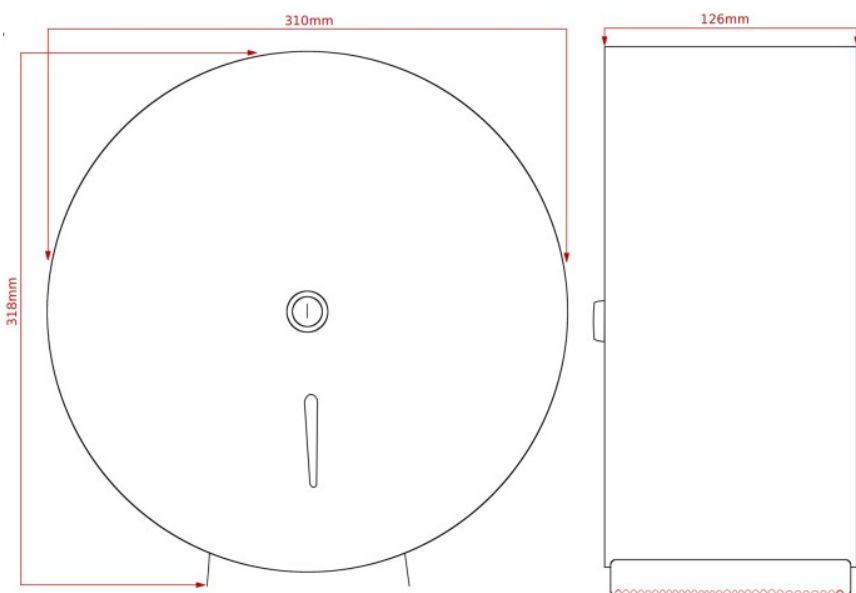

Intro Brushed Large Stainless 12" Jumbo Dispenser

Part Number MJ12-INTRO

304 grade brushed stainless steel material
A stylish and durable 12" Jumbo tissue dispenser both
Designed for a large jumbo roll 2 1/4 - 3inch core
Easy access to open when replacing the existing roll
Robust and hygienic material to clean and maintain
Front window to check stock levels
Key lockable with a front hinged cover
Fixing kit and key provided

The Intro Range is made from 304 grade Stainless Steel

Height 318mm
Width 310mm
Projection 126mm

Dimensions

Capacity

Perforated or non-perforated jumbo rolls
CAPACITY Max diameter 300mm, standard
core size 57mm max 76mm