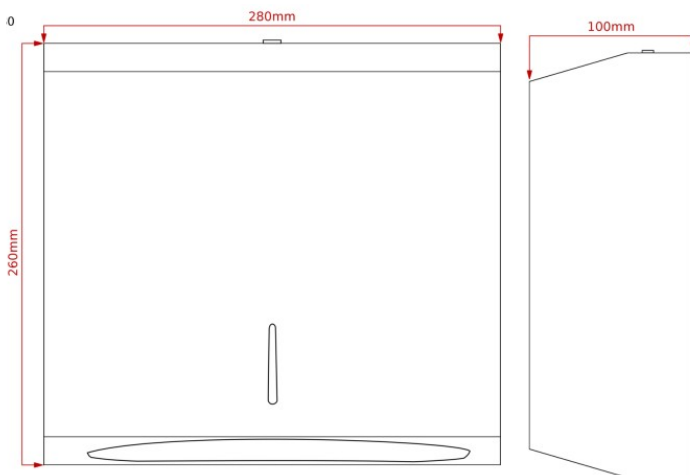

Intro Brushed Stainless Small Hand Towel Dispenser

Part Number HTS02-INTRO

Slimline hand towel dispenser suitable for paper towels
304 grade brushed stainless steel material
Compact size for space saving, or less usage required
Robust and hygienic material to clean and maintain
Front window to check stock levels
Key lockable with a front hinged cover
Fixing kit and key provided

The Intro Range is made from 304 grade Stainless Steel

Height 260mm
Width 280mm
Projection 100mm

Dimensions

Capacity

Approx 330 paper towels
Suitable for Z-Fold, C-fold and Inter-fold papers