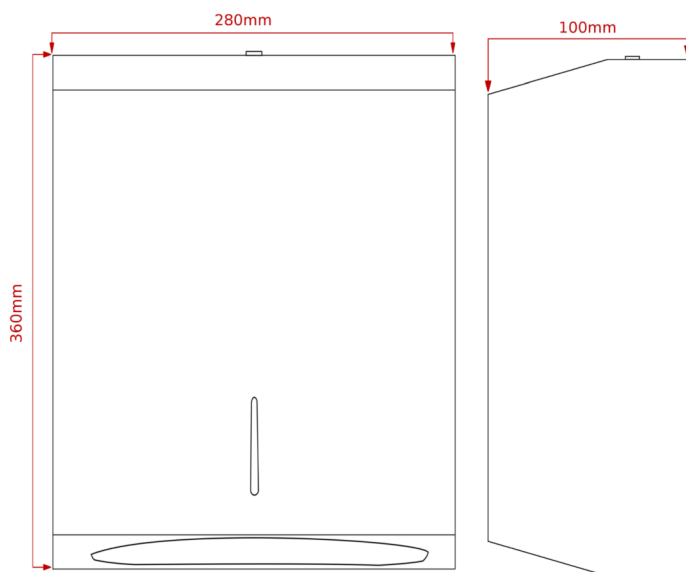

Intro Silver Steel Large Hand Towel Dispenser

Part Number HTL01-INTRO-SL

Slimline hand towel dispenser suitable for paper towels
Silver coated durable steel material
Ideal for high traffic area's with it's large capacity
Robust and hygienic material to clean and maintain
Front window to check stock levels
Key lockable with a front hinged cover
Fixing kit and key provided

The Intro Range is made from 304 grade Stainless Steel

Height 360mm
Width 280mm
Projection 100mm

Dimensions

Capacity

Approx 550 paper towels
Suitable for Z-Fold, C-fold and Inter-fold papers