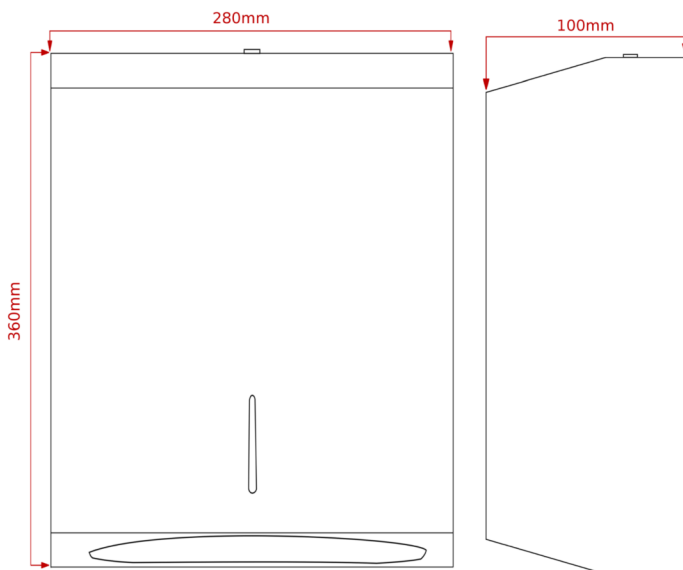

## Part Number HTL01-INTRO

---

Slimline hand towel dispenser suitable for paper towels  
304 grade brushed stainless steel material  
Ideal for high traffic area's with it's large capacity  
Robust and hygienic material to clean and maintain  
Front window to check stock levels  
Key lockable with a front hinged cover  
Fixing kit and key provided

*The Intro Range is made from 304 grade Stainless Steel*

Height 360mm  
Width 280mm  
Projection 100mm

## Dimensions

---