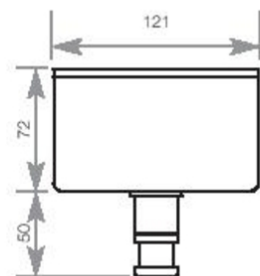

Brushed Stainless Vertical 1.2L Liquid Soap Dispenser

Part Number BC923-NL

304 grade brushed stainless steel material
Bulk fill soap dispenser with non-drip valve 1.2L capacity
Heavy duty, simply filling the soap directly into the unit
Ideal for high traffic area's that require regular sanitising
Key lockable to access and close for extra security
Robust and hygienic material to clean and maintain
Front window to check stock levels
Fixing kit and key provided

The Intro Range is made from 304 grade Stainless Steel

Height 206mm
Width 121mm
Projection 70mm (with pump 122mm)

Dimensions

Capacity

1.2L

Flowable liquid soap, gel
1,200ml refillable capacity, direct into the unit

The soap is filled by using the lid which is spring loaded and can only be opened with the key