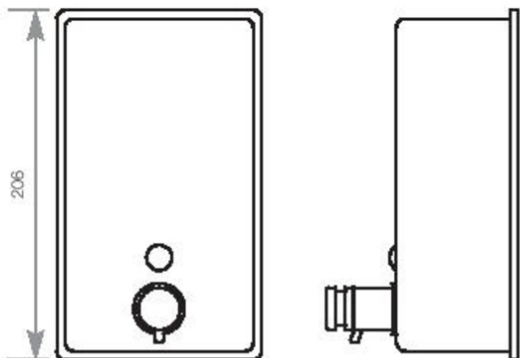

Brushed Stainless Vertical 1.2L Liquid Soap Dispenser

Part Number BC923-NL

304 grade brushed stainless steel material
Bulk fill soap dispenser with non-drip valve 1.2L capacity
Heavy duty, simply filling the soap directly into the unit
Ideal for high traffic area's that require regular sanitising
Key lockable to access and close for extra security
Robust and hygienic material to clean and maintain
Front window to check stock levels
Fixing kit and key provided

The Intro Range is made from 304 grade Stainless Steel

Height 206mm
Width 121mm
Projection 70mm (with pump 122mm)

Dimensions

Capacity

1.2L

Flowable liquid soap, gel
1,200ml refillable capacity, direct into the unit

The soap is filled by using the lid which is spring loaded and can only be opened with the key