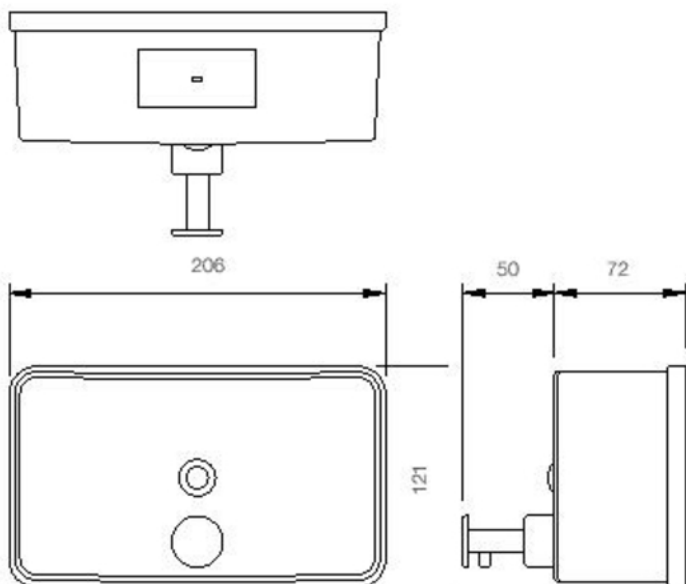

## Part Number BC913-NL

---

304 grade brushed stainless steel material  
Bulk fill soap dispenser with non-drip valve 1.2L capacity  
Heavy duty, simply filling the soap directly into the unit  
Ideal for areas where space is restricted with height  
Key lockable to access and close for extra security  
Robust and hygienic material to clean and maintain  
Front window to check stock levels  
Fixing kit and key provided

***The Intro Range is made from 304 grade Stainless Steel***

Height 121mm  
Width 206mm  
Projection 72mm ( with pump 122mm )

## Dimensions

---

LIQUID  
PUMP

1.2L

## Capacity

---

Flowable liquid soap, gel  
1,200ml refillable capacity, direct into the unit

The soap is filled by using the lid which is spring loaded and can only be opened with the key