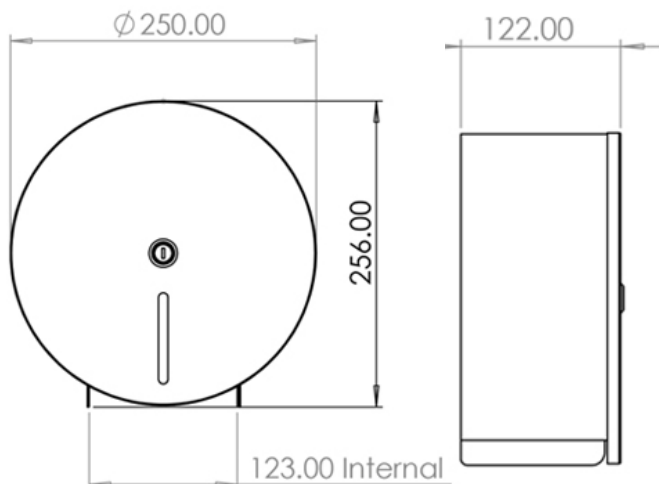

Opal White 10" Mini Jumbo Dispenser

Opal[®]
Range

Part Number MJ10-WH

UK Manufactured in zinc coated steel
Quality, durable toilet tissue dispenser
Complete with a classic white satin gloss finish
Designed for a mini jumbo roll 2 ¼ inch core
Robust lockable cover with a part hinged back-plate
Resist of fingerprints, simple to clean and maintain
Front window to check stock levels
Key lockable with a low profile chrome lock
Fixing kit and key provided

The Opal Range is an official Made In Britain product

Dimensions

Height 256mm
Width 250mm
Projection 122mm

Capacity

Max diameter 250mm, standard core size 57mm
3 inch core available on request for a 76mm core

Perforated or non-perforated jumbo rolls with a maximum width of 110mm

Available Spare Parts

Part No 5099 T-Bar lock + 118 key