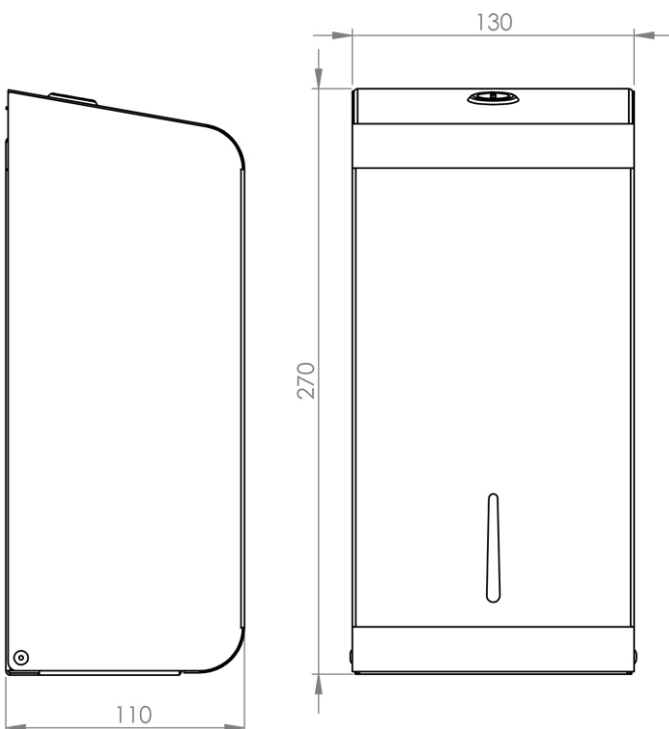

Opal Matte Black Multiflat Tissue Dispenser

Opal[®]
Range

Part Number MF01-BK

UK Manufactured in zinc coated steel
High quality, robust toilet tissue dispenser
Designed for a wide range of bulk-pack tissues
Contemporary matte black finish
Resist of fingerprints, simple to clean and maintain
Front window to check stock levels
Key lockable cover with a durable die-cast chrome lock
Fixing kit and key provided

The Opal Range is an official Made In Britain product

Height 270mm
Width 130mm
Projection 110mm

Dimensions

Capacity

Bulk pack toilet tissues up to 125mm in width

Suits a wide variety of toilet tissue brands and fits bulk pack papers

Loading capacity 3 packs

Available Spare Parts

Part No 5099 Spring loaded lock + 118 key