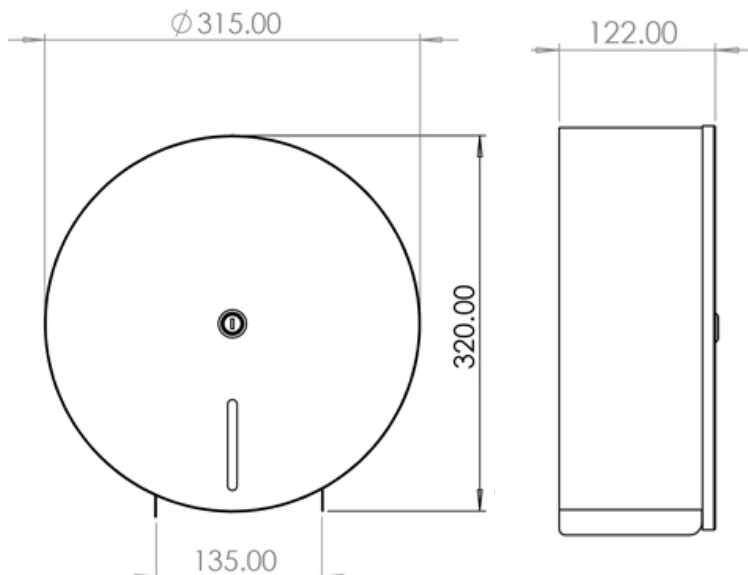

# Opal White 12" Large Jumbo Dispenser

**Opal**<sup>®</sup>  
**Range**

## Part Number LJ12-WH

UK Manufactured in zinc coated steel  
Quality, durable toilet tissue dispenser  
Complete with a classic white satin gloss finish  
Designed for a large jumbo roll 2 ¼ inch core  
Robust lockable cover with a part hinged back-plate  
Resist of fingerprints, simple to clean and maintain  
Front window to check stock levels  
Key lockable with a low profile chrome lock  
Fixing kit and key provided

## Dimensions

Height 320mm  
Width 315mm  
Projection 122mm

## Capacity

Max diameter 320mm standard core size 57mm  
3 inch core available on request for a 76mm core

Perforated or non-perforated jumbo rolls with a maximum width of 110mm