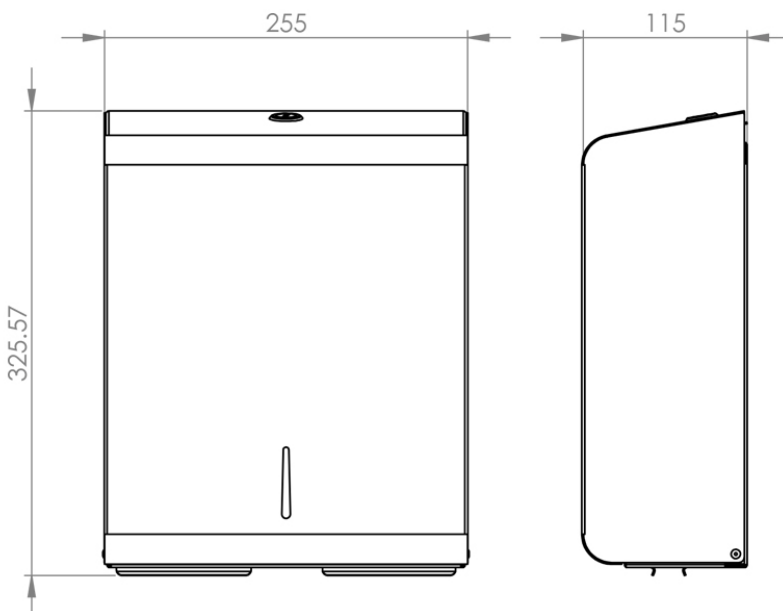

Designed for a wide range of hand towels

Front window to check stock levels

Key lockable with low profile chrome lock

Fixing kit and key provided

The Opal Range is an official Made In Britain product

Height 325mm

Width 255mm

Projection 115mm

Dimensions

Capacity

Approx 550 paper towels

Suitable for Z-Fold, C-fold and Inter-fold papers

Slimline aperture to assist paper performance

Available Spare Parts