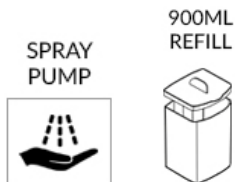

Mercury 900ml Liquid Spray Refillable Soap Dispenser

Part Number 7SR-BAN

Manufactured in the UK

ABS plastic cover; backplate, steel cover plate

The Mercury soap dispenser is classy and modern

The dispenser is fitted with a spray action pump

Designed to dispense hand sanitiser

Side windows to monitor and check soap levels

900ml reservoir can be easily accessed to refill

A lockable unit that dispenses on a push cover operation

Ideal soap dispenser for high-end facilities

Fixing kit and key provided

The Mercury Range is an official Made In Britain product

Black ABS body with a stainless steel cover plate

Height 255mm

Width 130mm

Projection 120mm

Suitability

900ml refillable reservoir

Dispenses 0.5ml liquid soap shot - Liquid sanitiser

Dimensions