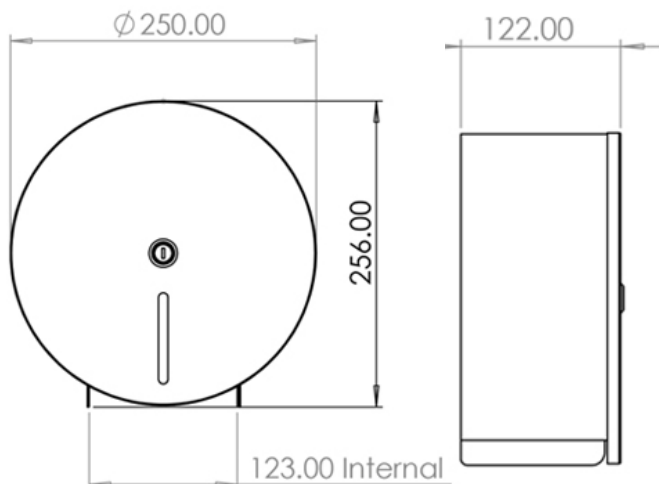

Opal Matte Black 10" Mini Jumbo Dispenser

Opal[®]
Range

Part Number MJ10-BK

UK Manufactured in zinc coated steel
High quality, durable toilet tissue dispenser
Designed for a mini jumbo roll 2 ¼ inch core
Contemporary matte black finish - RAL 9005
Robust lockable cover with a full hinged back-plate
Resist of fingerprints, simple to clean and maintain
Front window to check stock levels
Key lockable with a low profile chrome lock
Fixing kit and key provided

The Opal Range is an official Made In Britain product

Dimensions

Height 256mm
Width 250mm
Projection 122mm

Capacity

Max diameter 250mm, standard core size 57mm
3 inch core available on request for a 76mm core

Perforated or non-perforated jumbo rolls with a maximum width of 110mm

Available Spare Parts

Part No 5099 T-Bar lock + 118 key