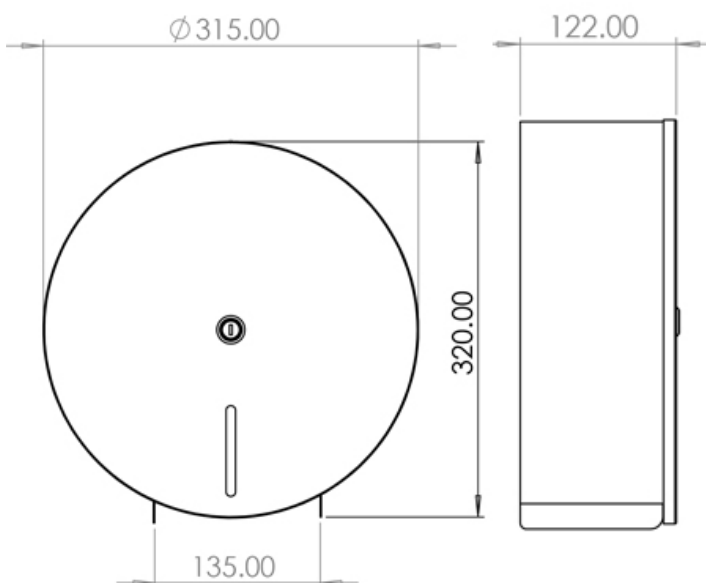

Opal Matte Black 12" Large Jumbo Dispenser

Opal[®]
Range

Part Number LJ12-BK

UK Manufactured in zinc coated steel
High quality, durable toilet tissue dispenser
Designed for a large jumbo roll 2 ¼ inch core
Robust lockable cover with a full hinged back-plate
Contemporary matte black finish - RAL 9005
Resist of fingerprints, simple to clean and maintain
Front window to check stock levels
Key lockable with a low profile chrome lock
Fixing kit and key provided

The Opal Range is an official Made In Britain product

Dimensions

Height 320mm
Width 315mm
Projection 122mm

Capacity

Max diameter 320mm standard core size 57mm
3 inch core available on request for a 76mm core

Perforated or non-perforated jumbo rolls with a maximum width of 110mm

Available Spare Parts

Part No 5099 T-Bar lock + 118 key