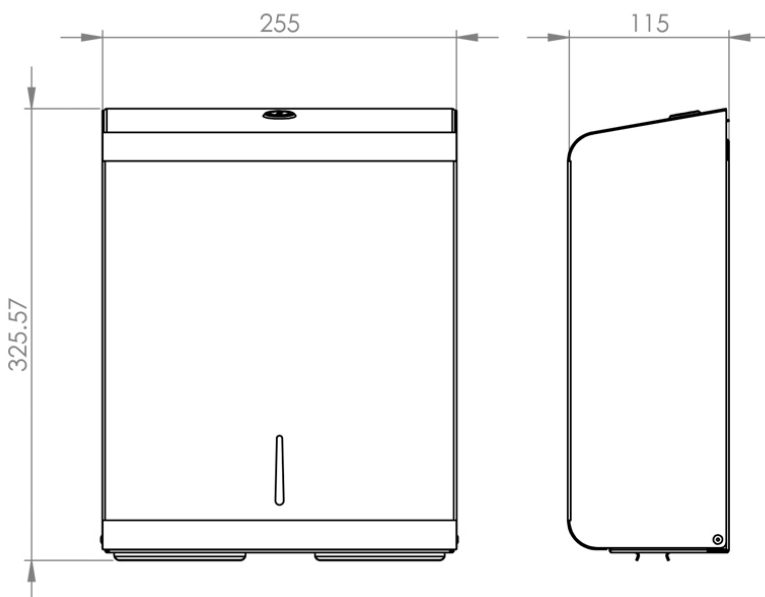

Opal Matte Black Hand Towel Dispenser

Opal[®]
Range

Part Number HTL01-BK

UK manufactured in zinc coated steel
High quality, robust hand towel dispenser
Designed to dispense a wide range of hand towels
Contemporary matte black finish - RAL 9005
Resist of fingerprints, simple to clean and maintain
Front window to check stock levels
Key lockable cover with a low profile chrome lock
Fixing kit and key provided

The Opal Range is an official Made In Britain product

Height 325mm
Width 255mm
Projection 115mm

Dimensions

Capacity

Approx 550 paper towels
Suitable for Z-Fold, C-fold and Inter-fold papers
Slimline aperture to assist paper performance