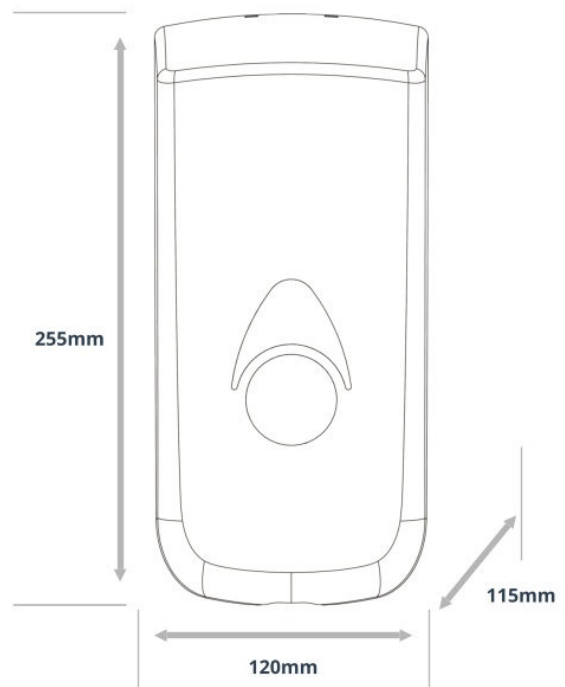

## Part Number 6FR-WGG

Manufactured in the UK  
Quality ABS plastic lockable dispenser  
The dispenser is fitted with a foaming pump  
Designed to dispense foam hand soap  
A lockable unit that dispenses on a push cover operation  
900ml reservoir can be easily accessed to refill  
Recessed viewing window to monitor soap levels  
Fixing kit and key provided

*The Myriad Range is an official Made In Britain product*

Height 255mm  
Width 120mm  
Projection 115mm

**\*\* ABS Grey backplate with stylish white cover \*\***

## Dimensions