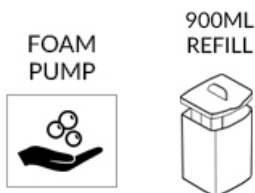

## Part Number 6FR-WGG

Manufactured in the UK  
Quality ABS plastic lockable dispenser  
The dispenser is fitted with a foaming pump  
Designed to dispense foam hand soap  
A lockable unit that dispenses on a push cover operation  
900ml reservoir can be easily accessed to refill  
Recessed viewing window to monitor soap levels  
Fixing kit and key provided

*The Myriad Range is an official Made In Britain product*

Height 255mm  
Width 120mm  
Projection 115mm

**\*\* ABS Grey backplate with stylish white cover \*\***

## Dimensions

## Suitability

900ml refillable reservoir  
Foaming soap  
Foam pump 20ml foam (0.6ml) liquid